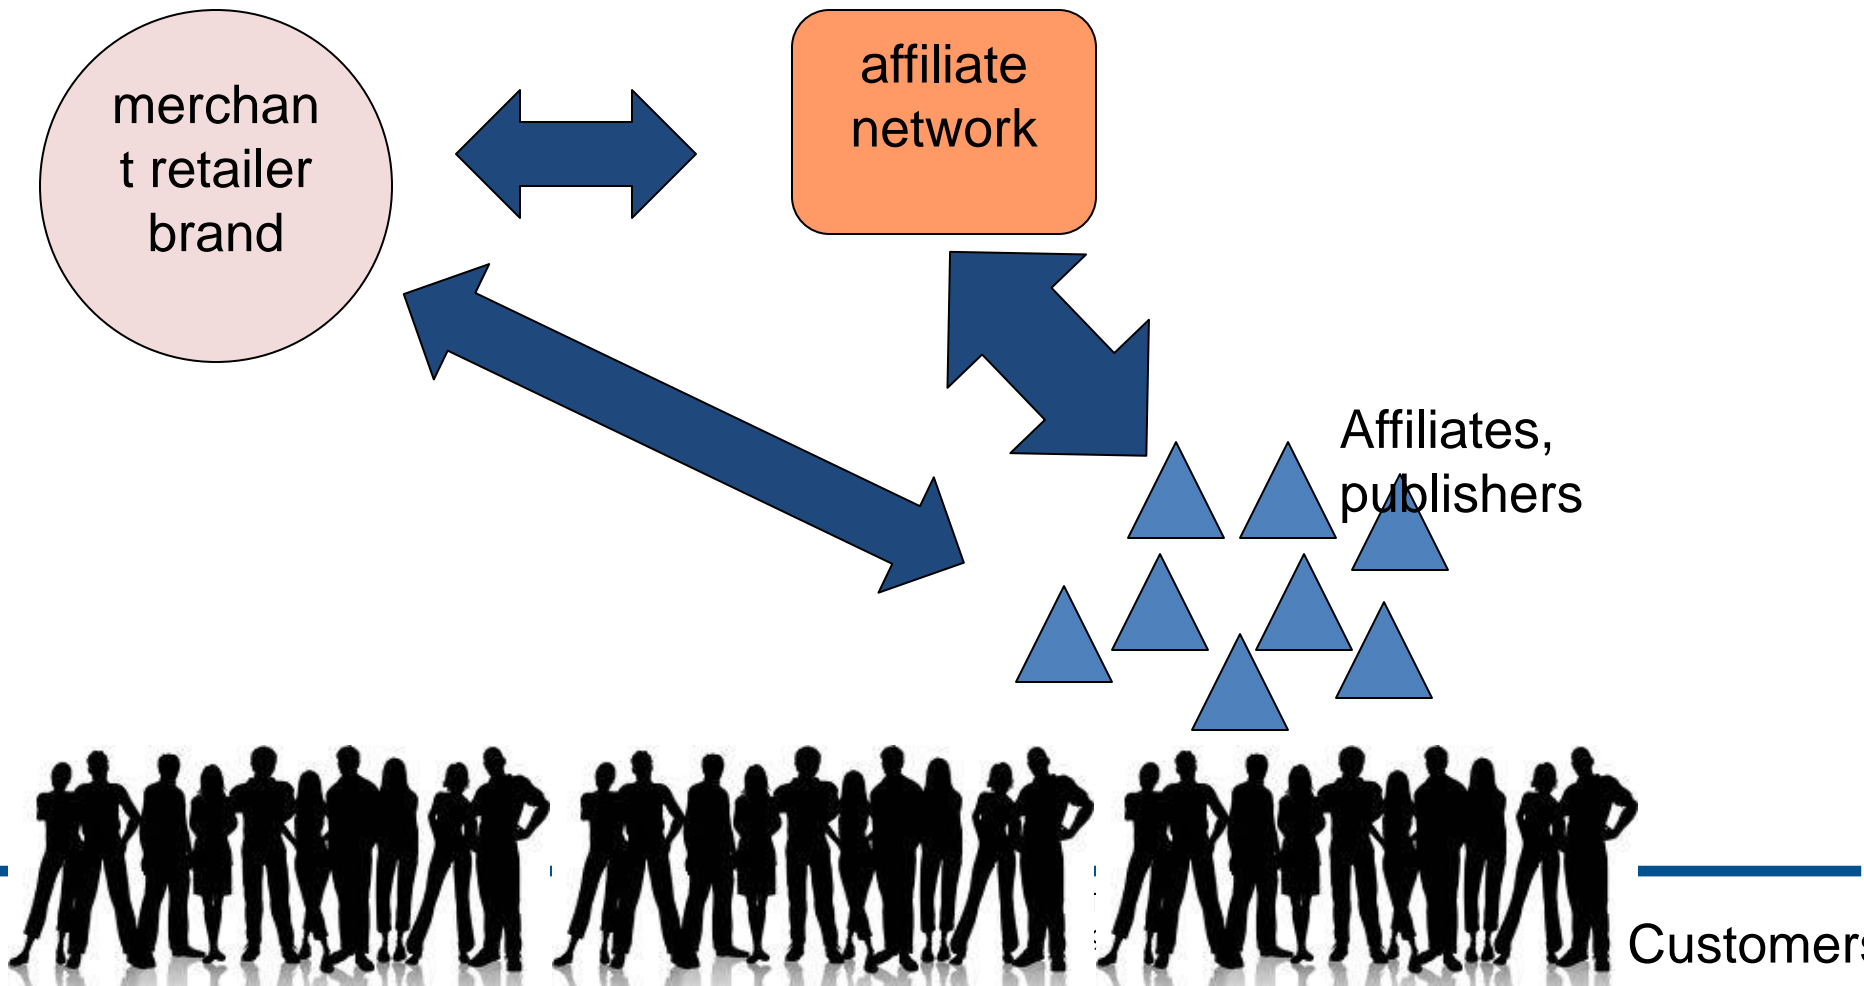

Affiliation