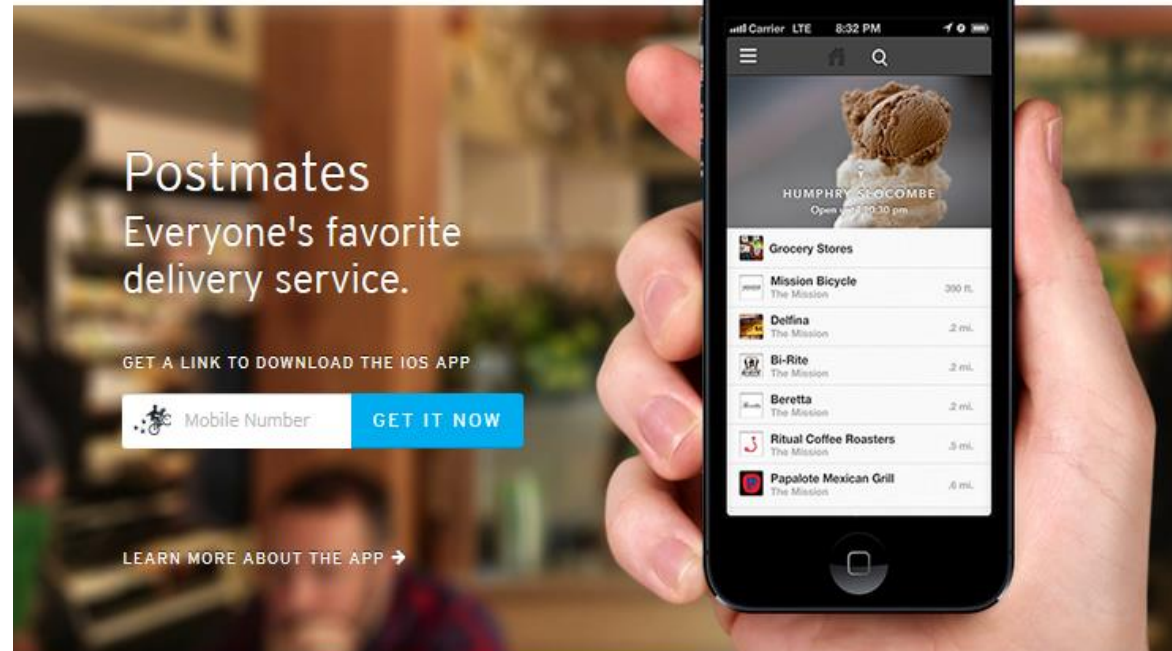

Photos 16,182

Forums 15,390

777Fletch

Divani Acropolis Palace Hotel

Announcing
the best
hotels of
2014

delivery

Local business owner?

Sign up and get notified when we launch our merchant program

What you want, when you want it.

Shutl is your super fast and convenient local delivery service.

What is Shutl?

Shutl is the world's fastest, most convenient and best-loved delivery service. We deliver what you want, when you want it – either in minutes, or within a 1-hour window of your choice.